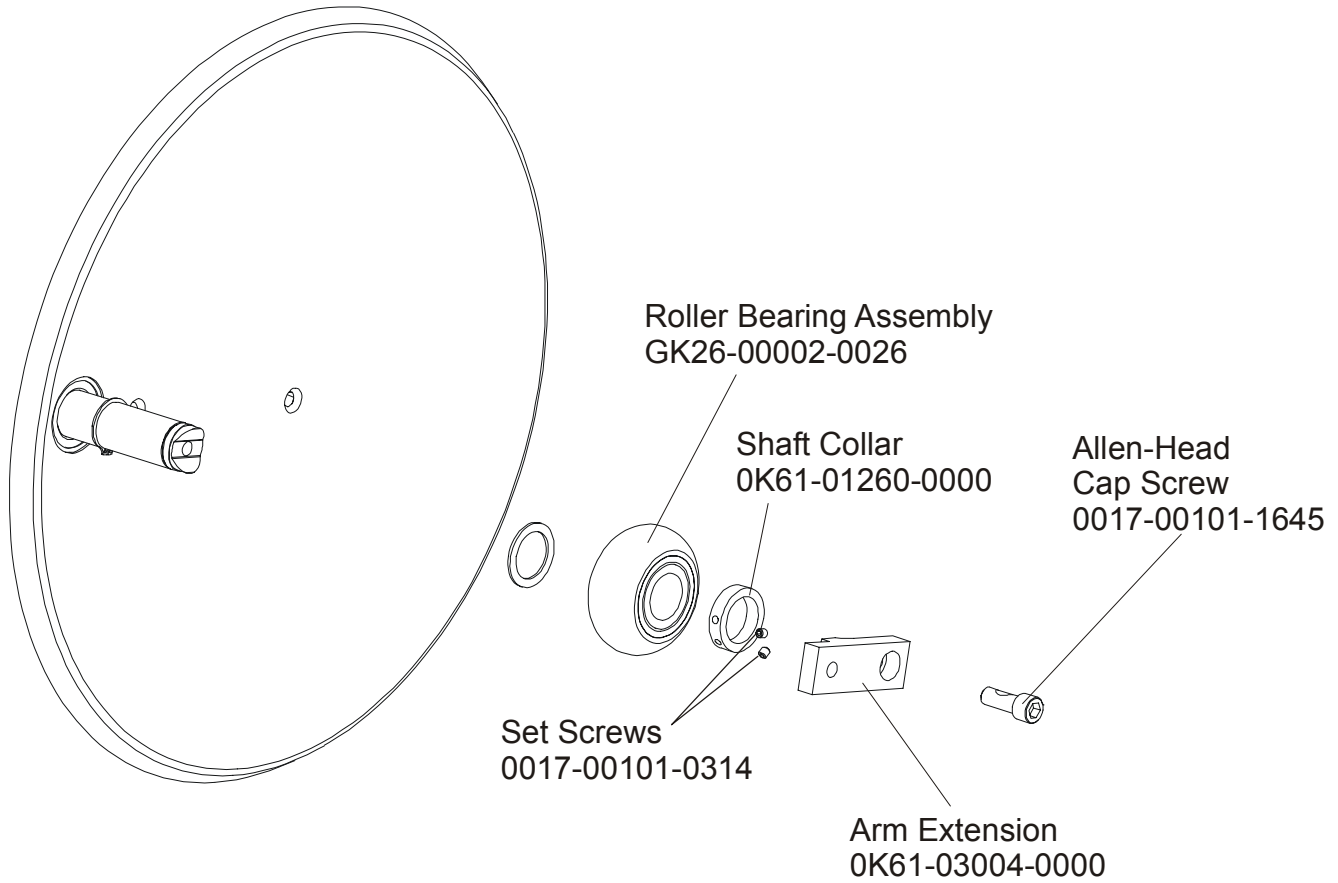

**91XW CROSS-TRAINER
ROLLER ASSEMBLY**

**91XW-0XXX-01
S/N XTG100000 and UP**